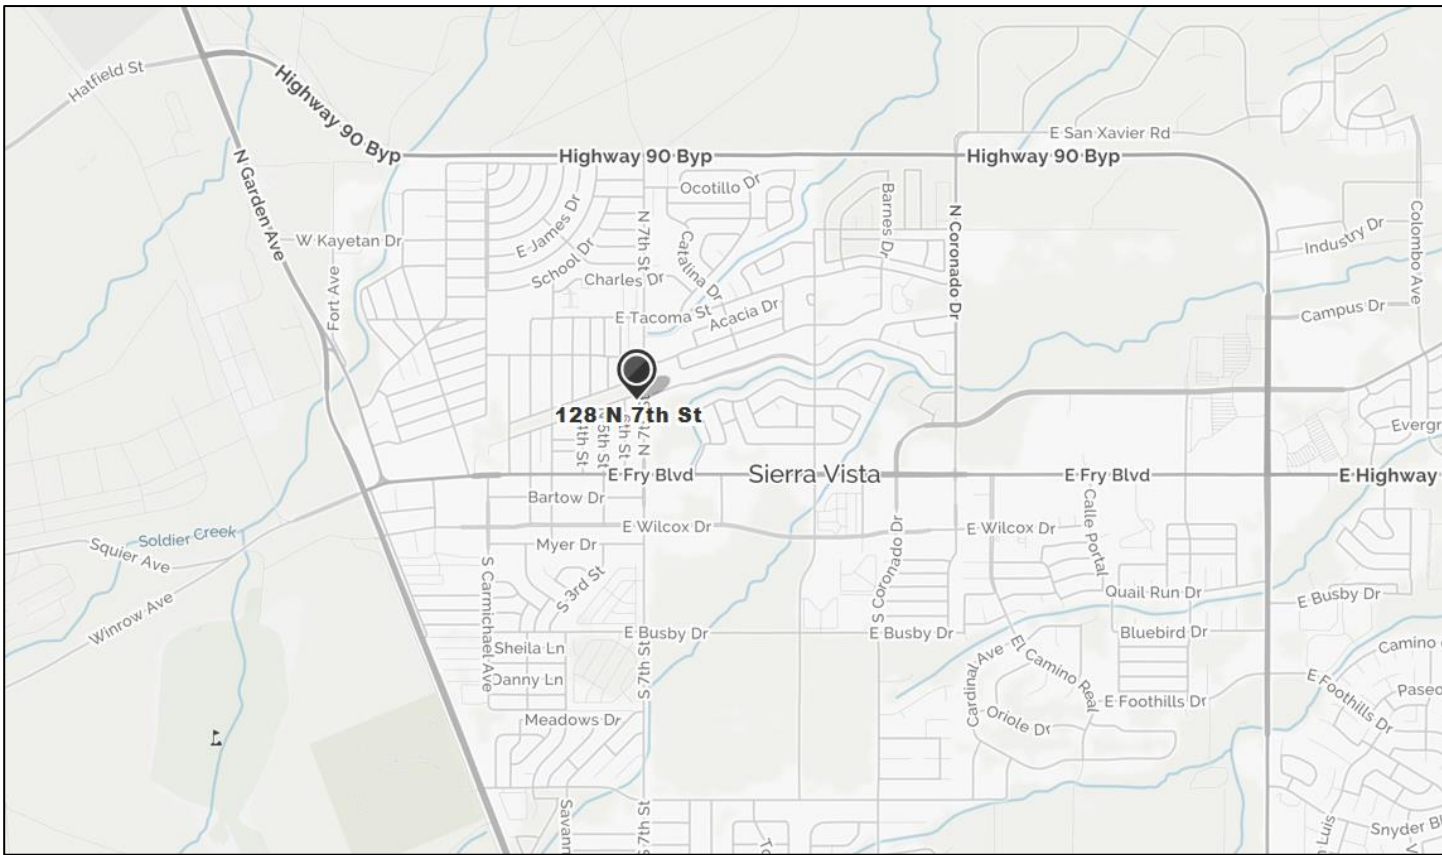

Bus Route Schedules

Sierra Vista – Hereford/Palominas

**Sierra Vista Area Map with Pick-up/Drop-off Points
(Individual Maps on Following Pages)**

Sierra Vista to/from Bisbee	Morning Pickup	Afternoon Drop-Off
Stop 1 – U3 Academy – Sierra Vista	6:45-6:50 AM	3:40-3:50 PM
Stop 2 – Palominas/Hereford	7:20-7:25 AM	2:45-2:55 PM
Stop 3 – Hereford	7:30-7:35 AM	3:00-3:10 PM

NOTE: There is an estimated 5 to10-minute window of time for each pickup/drop-off point. Times vary due to traffic and road conditions.

U3 Academy Child Care Center
128 N. 7th Street, Sierra Vista, Arizona

Palominas/Hereford
Southwest Corner of S. Kings Ranch Rd. and Hwy. 92

**Hereford Stop
Hereford Rd. and Lands Gate**