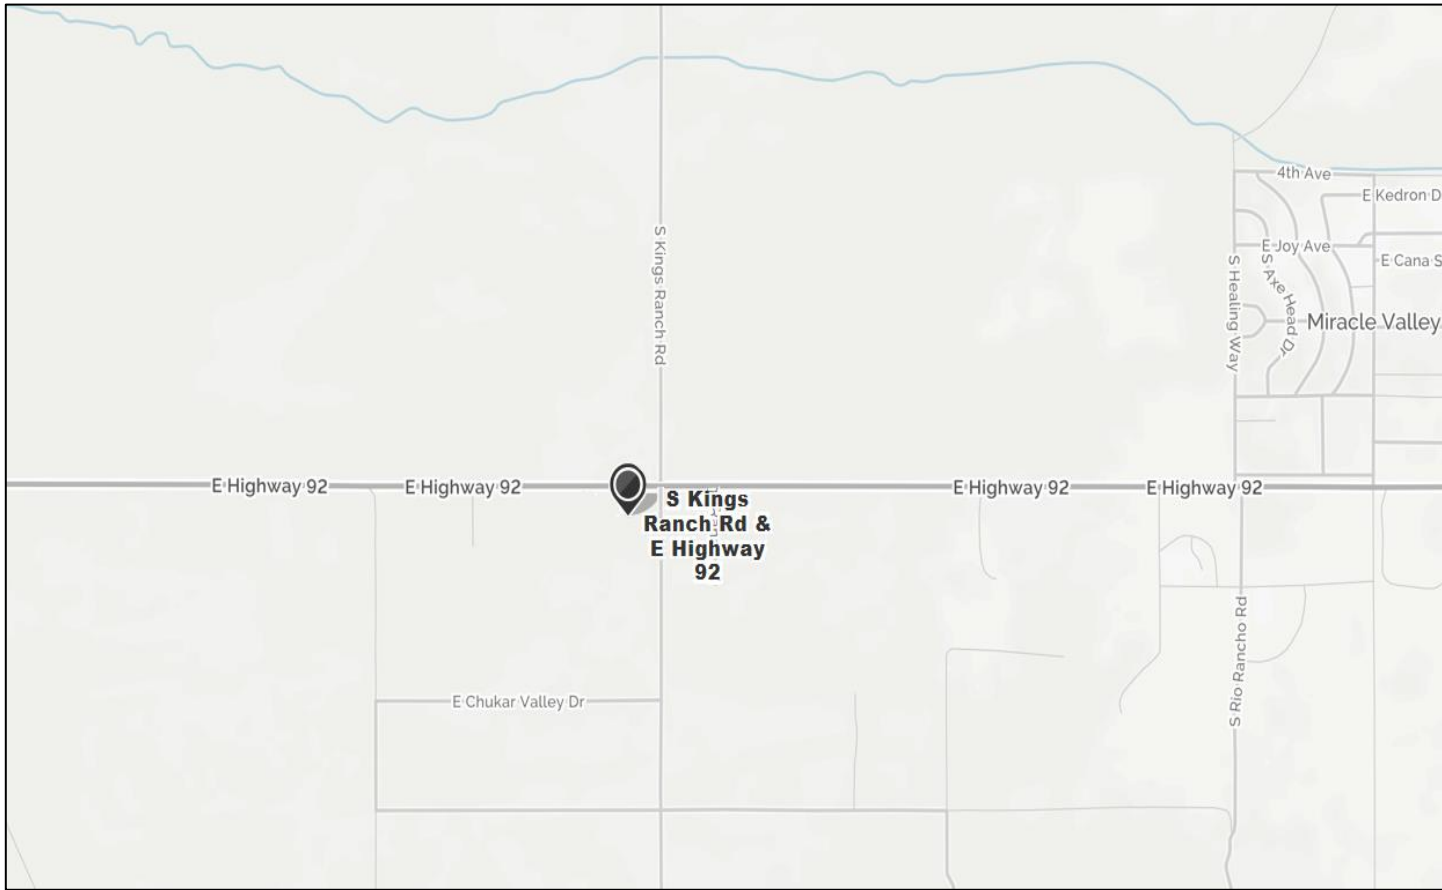

Afternoon (Half Day):

Esperanza	12:00 - 12:05
Mason Addition	12:05 - 12:10
Spring Canyon	12:15 - 12:20
Frontier & DA	12:40 - 12:45
21 st (Douglas)	12:55 - 1:00
Christine (Douglas)	1:00 - 1:05

Cochise SDA Christian School

Bus Route Schedules

Sierra Vista – Hereford/Palominas

**Sierra Vista Area Map with Pick-up/Drop-off Points
(Individual Maps on Following Pages)**

Sierra Vista to/from Bisbee	Morning Pickup	Afternoon Drop-Off
Stop 1 – U3 Academy – Sierra Vista	6:45-6:50 AM	3:40-3:50 PM
Stop 2 – Palominas/Hereford	7:20-7:25 AM	2:45-2:55 PM
Stop 3 – Hereford	7:30-7:35 AM	3:00-3:10 PM

NOTE: There is an estimated 5 to10-minute window of time for each pickup/drop-off point. Times vary due to traffic and road conditions.

U3 Academy Child Care Center
128 N. 7th Street, Sierra Vista, Arizona

Palominas/Hereford
Southwest Corner of S. Kings Ranch Rd. and Hwy. 92

**Hereford Stop
Hereford Rd. and Lands Gate**