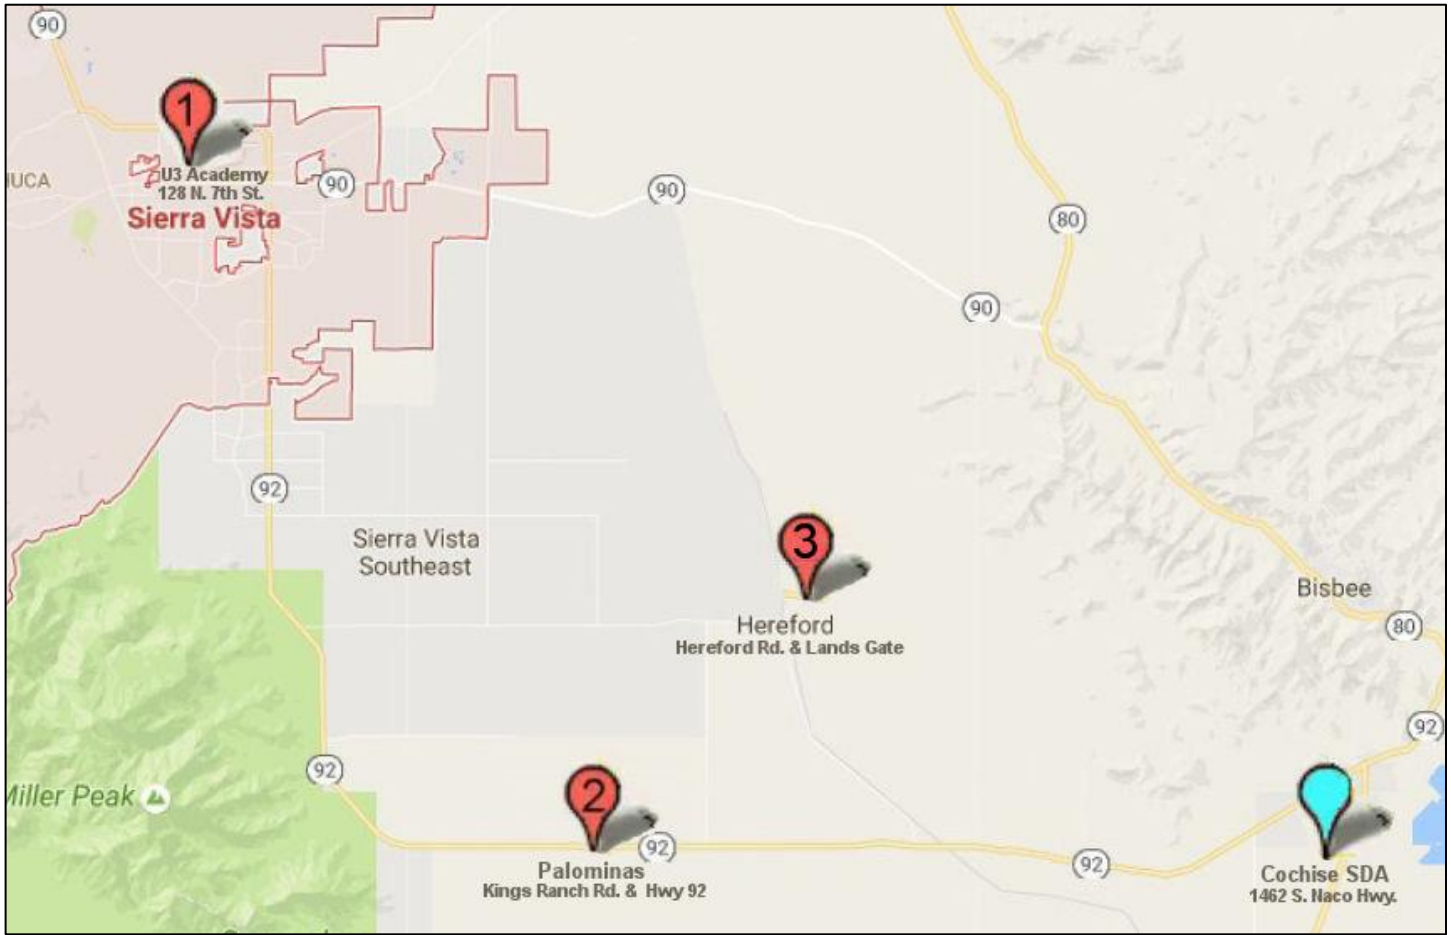

Afternoon (Half Day):

Esperanza	12:00 - 12:05
Mason Addition	12:05 - 12:10
Spring Canyon	12:15 - 12:20
Frontier & DA	12:40 - 12:45
21 st (Douglas)	12:55 - 1:00
Christine (Douglas)	1:00 - 1:05

Cochise SDA Christian School

Bus Route Schedules

Sierra Vista – Hereford/Palominas

**Sierra Vista Area Map with Pick-up/Drop-off Points
(Individual Maps on Following Pages)**

Sierra Vista to/from Bisbee	Morning Pickup	Afternoon Drop-Off
Stop 1 – U3 Academy – Sierra Vista	6:45-6:50 AM	3:40-3:50 PM
Stop 2 – Palominas/Hereford	7:20-7:25 AM	2:45-2:55 PM
Stop 3 – Hereford	7:30-7:35 AM	3:00-3:10 PM

NOTE: There is an estimated 5 to10-minute window of time for each pickup/drop-off point. Times vary due to traffic and road conditions.

U3 Academy Child Care Center
128 N. 7th Street, Sierra Vista, Arizona

Palominas/Hereford
Southwest Corner of S. Kings Ranch Rd. and Hwy. 92

**Hereford Stop
Hereford Rd. and Lands Gate**